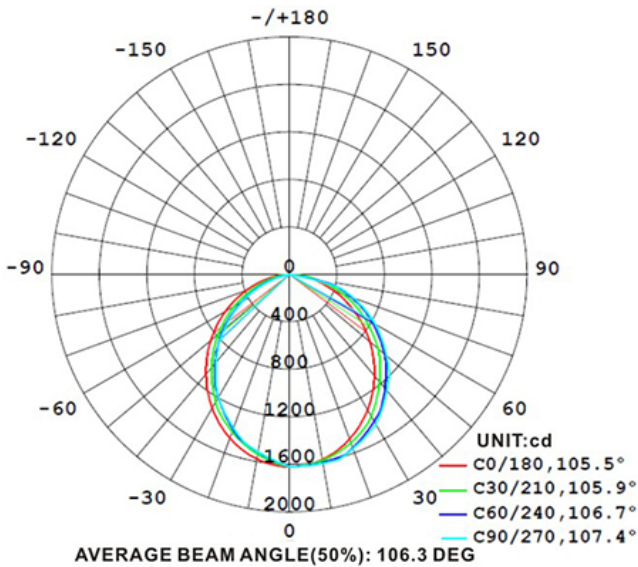

**ADJUSTABLE
LIGHT COLOR**

**3000K
WARM WHITE**

**4000K
COOL WHITE**

**5000K
DAY LIGHT**

Specification:

Input Line Voltage:	120-277VAC
Input Power:	40W
Input Line Frequency:	60Hz
Lamp Life (Rated):	25,000hrs
Minimum Starting Temp:	-20°C/-4°F
Maximum Operating Temp:	40°C/104°F
Adjustable CCT:	3000K/4000K/5000K
CRI:	≥90
Lumens:	4000
CBCP:	1619
Dimmable:	10% 0-10V

Height	Eavg,Emax	Angle:104.05deg	Diameter
1.219m	361.3, 10891x		320.55cm
2m	134.3, 404.81x		525.84cm
3m	59.68, 179.91x		788.76cm
4m	33.57, 101.21x		1051.69cm
5m	21.48, 64.771x		1314.60cm
6m	14.92, 44.981x		1577.52cm
7m	10.96, 33.051x		1840.44cm
8m	8.392, 25.301x		2103.36cm
9m	6.631, 19.991x		2366.28cm
10m	5.371, 16.191x		2629.20cm

Note: The Curves indicate the illuminated area and the average illumination when the luminaire is at different distance.

WARRANTY

2-YEAR *

Model:#	Description	wattage	lumens
C4805W-LED	4 Foot, 5" Wide LED Wrap Fixture Adjustable 3CCT	40W	4000