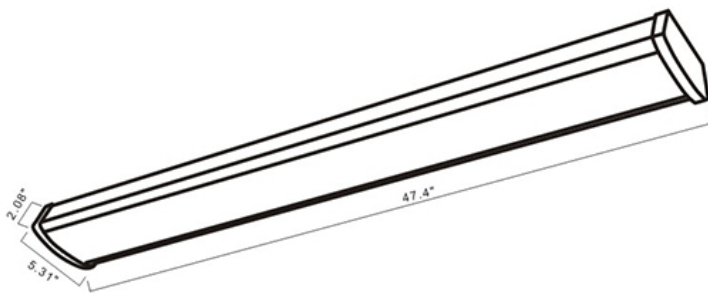

**ADJUSTABLE
LIGHT COLOR**

**3000K
WARM WHITE**

**4000K
COOL WHITE**

**5000K
DAY LIGHT**

Specification:

Input Line Voltage:	120-277VAC
Input Power:	40W
Input Line Frequency:	60Hz
Lamp Life (Rated):	25,000hrs
Minimum Starting Temp:	-20°C/-4°F
Maximum Operating Temp:	40°C/104°F
Adjustable CCT:	3000K/4000K/5000K
CRI:	≥90
Lumens:	4000
CBCP:	1619
Dimmable:	10% 0-10V

Height	Eavg,Emax	Angle:104.05deg	Diameter
1.219m	361.3, 10891x		320.55cm
2m	134.3, 404.81x		525.84cm
3m	59.68, 179.91x		788.76cm
4m	33.57, 101.21x		1051.69cm
5m	21.48, 64.771x		1314.60cm
6m	14.92, 44.981x		1577.52cm
7m	10.96, 33.051x		1840.44cm
8m	8.392, 25.301x		2103.36cm
9m	6.631, 19.991x		2366.28cm
10m	5.371, 16.191x		2629.20cm

Note: The Curves indicate the illuminated area and the average illumination when the luminaire is at different distance.

WARRANTY

2-YEAR *

Model:#	Description	wattage	lumens
C4805W-LED	4 Foot, 5" Wide LED Wrap Fixture Adjustable 3CCT	40W	4000